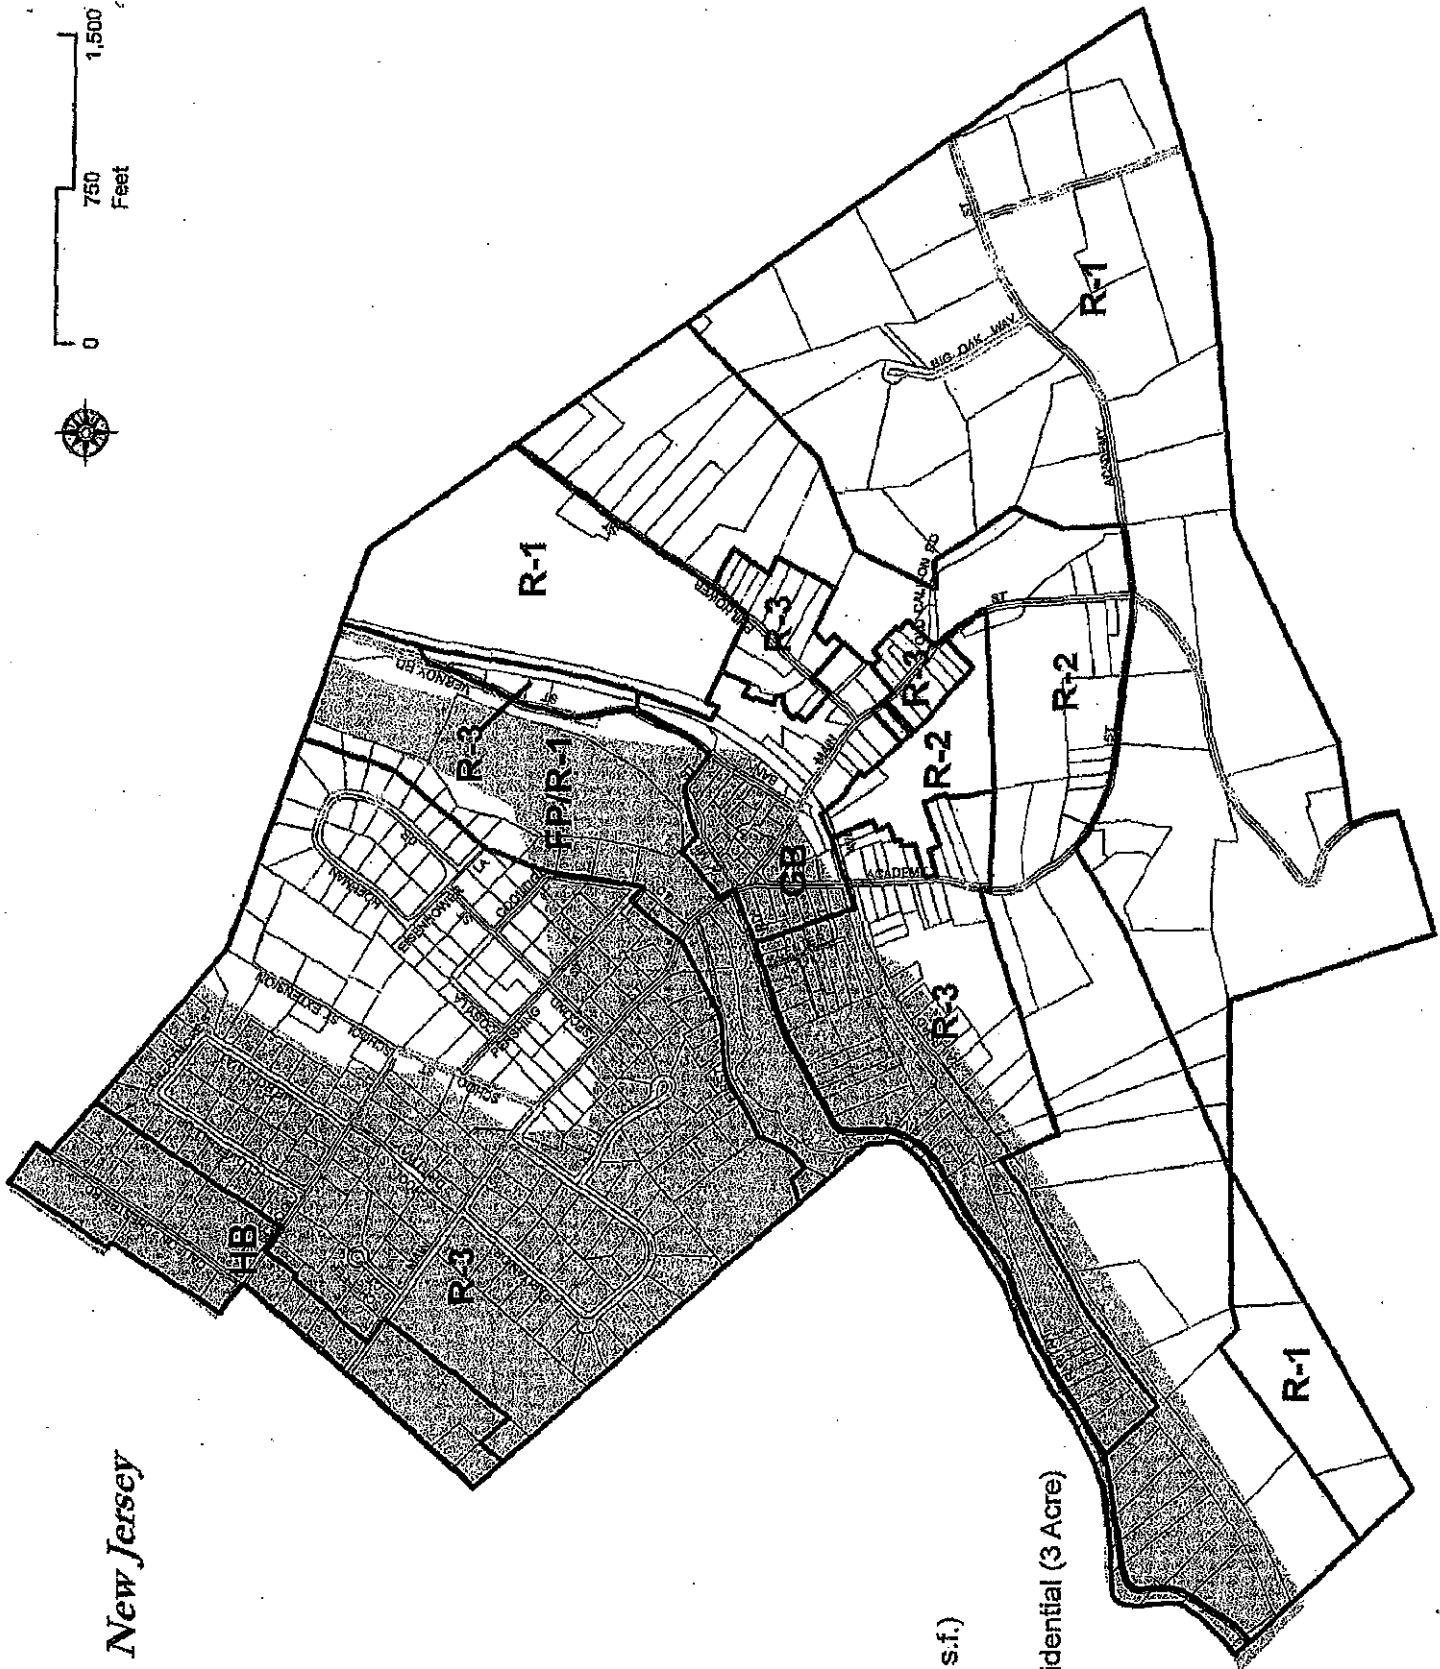

**Califon Borough
Hunterdon County, New Jersey**

Zoning Map

October 2014

Legend

- R-2 - Residential (1 Acre)
- R-3 - Residential (22,000 s.f.)
- R-1 - Residential (3 Acre)
- FP/R-1 - Flood Plain Residential (3 Acre)
- GB - General Business
- HB - Highway Business
-  Carbonate Rock

Please consult Historic District map in Borough Clerk's Office for applicability of Historic District regulations in Land Development Ordinance to individual properties.